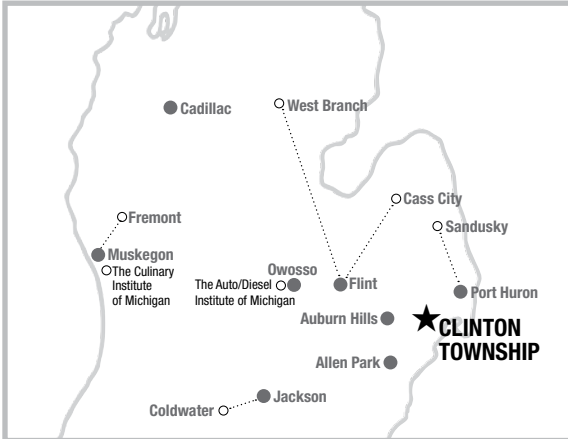

# CLINTON TOWNSHIP CAMPUS MAP

- Restrooms
- Elevator
- Food/Drink Area
- Overhead Door
- Stairway
- Building Entrance
- Computer Lab
- Handicap Accessible

ADMISSIONS: 34401 S. GRATIOT AVE. MAIN CAMPUS: 34950 LITTLE MACK AVE., CLINTON TOWNSHIP, MI 48035 PHONE: (586) 791-3000 BAKER.EDU

## A BAKER COLLEGE MAIN CAMPUS

## C BAKER COLLEGE WELCOME CENTER AND TECHNOLOGY CENTER