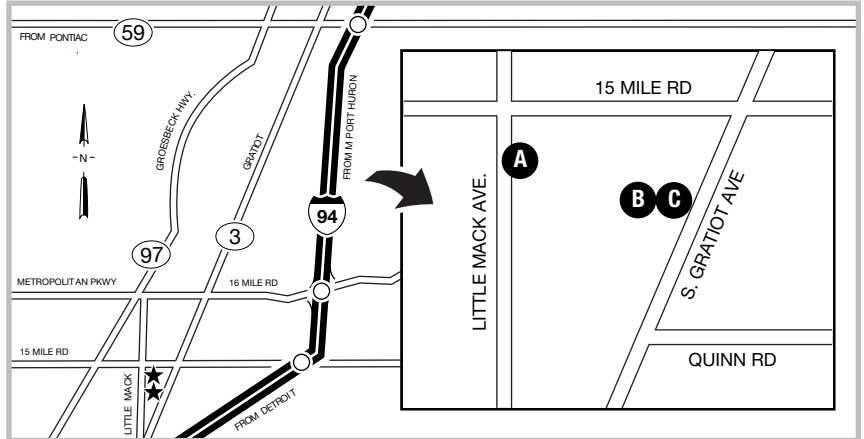

# CLINTON TOWNSHIP CAMPUS MAP

- Restrooms
- Elevator
- Food/Drink Area
- Overhead Door
- Stairway
- Building Entrance
- Computer Lab
- Handicap Accessible

ADMISSIONS: 34401 S. GRATIOT AVE. MAIN CAMPUS: 34950 LITTLE MACK AVE., CLINTON TOWNSHIP, MI 48035 PHONE: (586) 791-3000 BAKER.EDU

## A BAKER COLLEGE MAIN CAMPUS