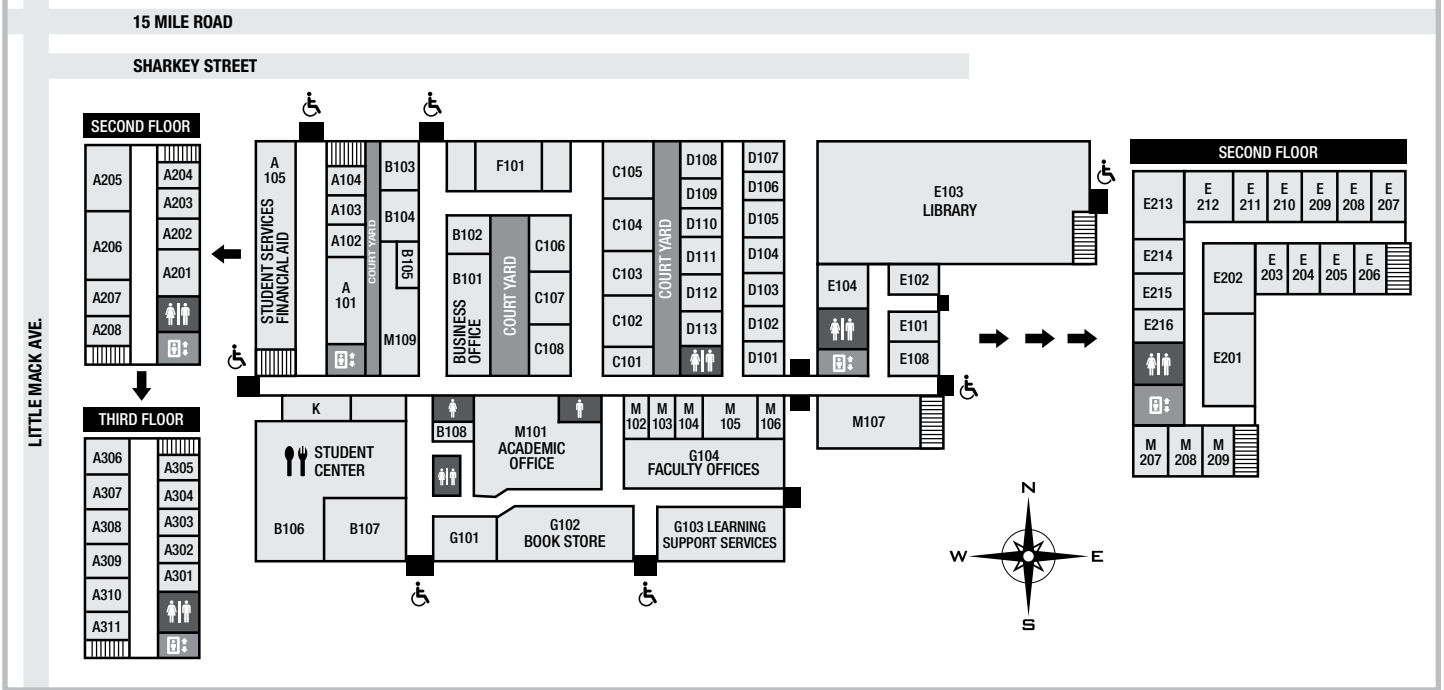

# CLINTON TOWNSHIP CAMPUS MAP

- Restrooms
- Elevator
- Food/Drink Area
- Overhead Door
- Stairway
- Building Entrance
- Computer Lab
- Handicap Accessible

ADMISSIONS: 34401 S. GRATIOT AVE. MAIN CAMPUS: 34950 LITTLE MACK AVE., CLINTON TOWNSHIP, MI 48035 PHONE: (586) 791-3000 BAKER.EDU

## A BAKER COLLEGE MAIN CAMPUS