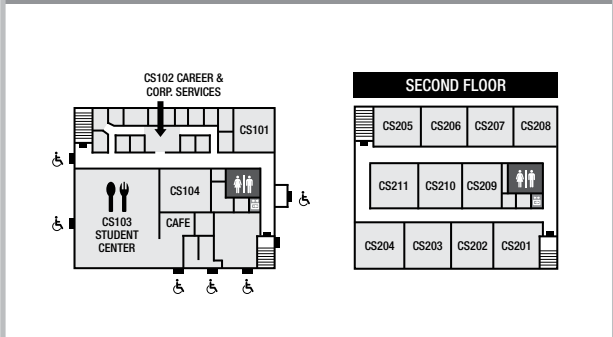

B CAREER AND CORPORATE SERVICES AND STUDENT CENTER