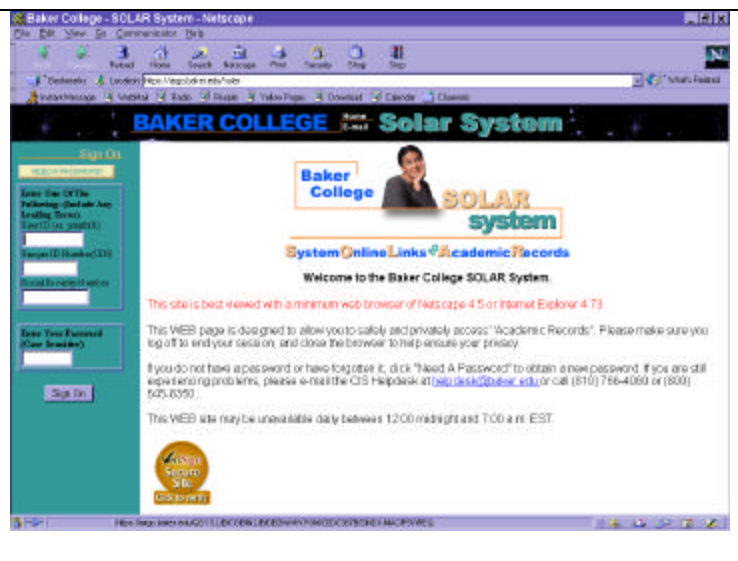

Student Password Directions to access Blackboard

Click on Solar System

Click on "Need A Password"

Enter your Social Security Number and Click "Continue"

Enter the Required Information and click "Continue"