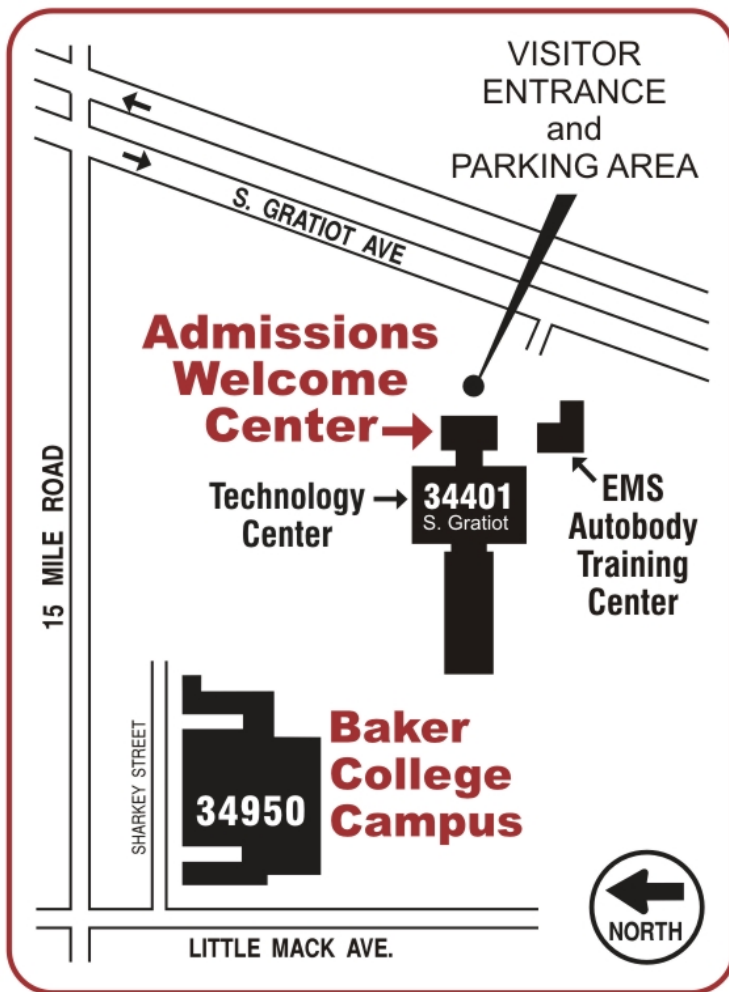

DIRECTIONS TO THE BAKER COLLEGE WELCOME CENTER

We are happy that you will be visiting our campus on:

_____, _____, at _____

You will park in front of the "Admissions Welcome Center" and come in the front entrance located at 34401 Gratiot Avenue, Clinton Township
(586) 791-3000

Admissions Welcome Center

Technology Center

EMS Training Center

Located on
Southbound Gratiot Avenue
Between
14 Mile and 15 Mile Roads
Clinton Township

If you have any questions regarding your appointment, please call the Admissions Office at (586) 791-3000 prior to time of your scheduled appointment.