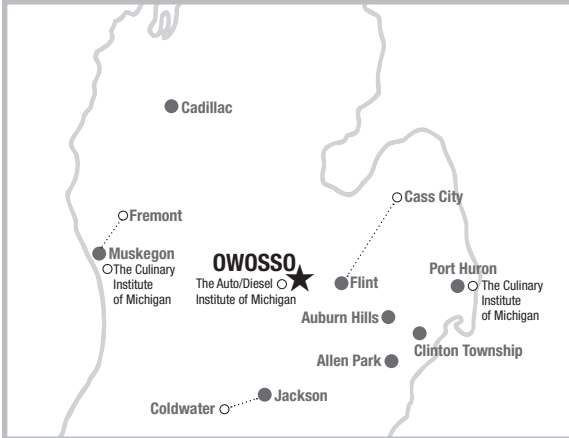

OWOSSO CAMPUS MAP

ADMISSIONS: 1309 S. M-52 MAIN CAMPUS: 1020 S. WASHINGTON ST., OWOSSO, MI 48867 PHONE: (989) 729-3350 or (800) 879-3797 BAKER.EDU

ADMINISTRATION/STUDENT SERVICES

- 7 Student Center (Gym • Baker Cafe • Book Store)
- 19 Welcome Center (Admissions • Business and Corporate Services)