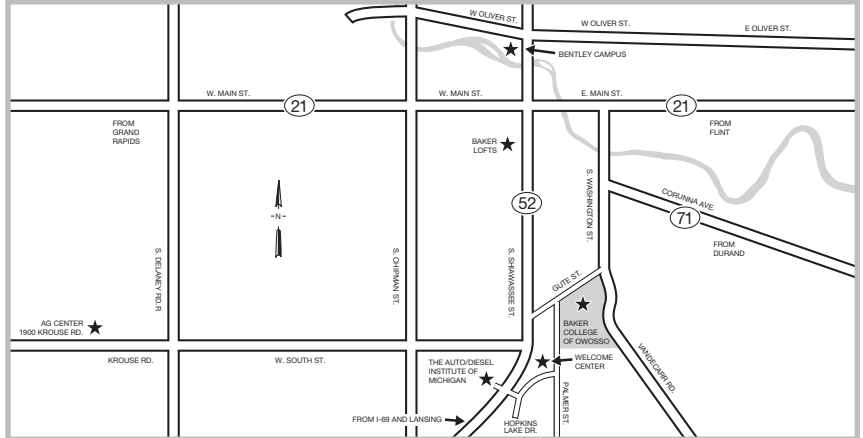

OWOSSO CAMPUS MAP

ADMISSIONS: 1309 S. M-52 MAIN CAMPUS: 1020 S. WASHINGTON ST., OWOSSO, MI 48867 PHONE: (989) 729-3350 or (800) 879-3797 BAKER.EDU

ADMINISTRATION/STUDENT SERVICES

- 7 Student Center (Gym • Baker Cafe • Book Store)
- 19 Welcome Center (Admissions • Business and Corporate Services)